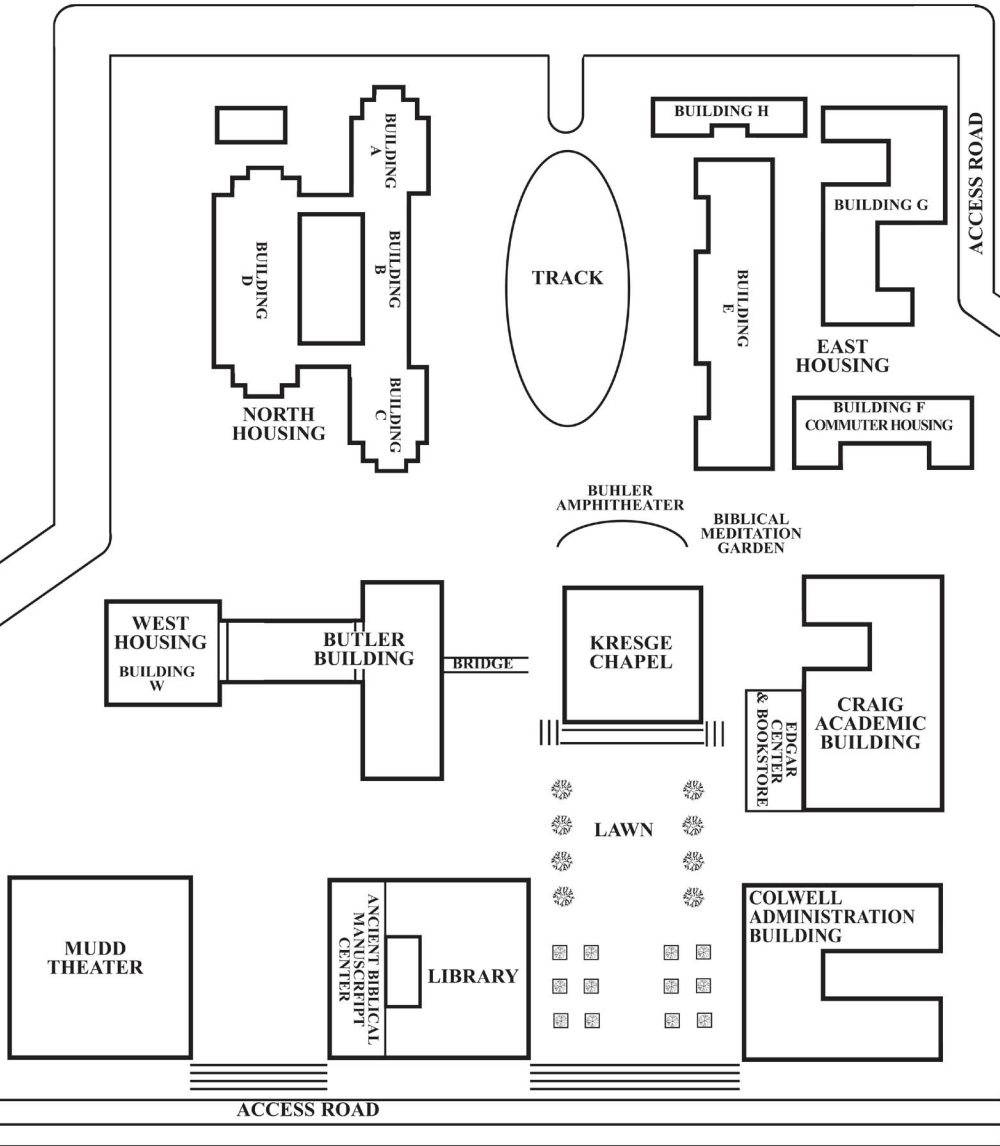

CLAREMONT SCHOOL OF THEOLOGY

UNITED
METHODIST
CHURCH

ACCESS ROAD
TO BOTANICAL GARDENS

COLLEGE AVENUE

CAMPUS DIRECTORY

COLWELL ADMINISTRATION BUILDING
FIRST FLOOR
 Information Center
 Admissions/
 Registrar/Financial Aid/Housing
SECOND FLOOR
 Institutional Advancement
 Development
 Planned Giving
 President's Office
 Public Relations/Communications

CRAIG ACADEMIC BUILDING
BASEMENT LEVEL
 Maintenance
FIRST FLOOR
 Classrooms
 Dean's Office
 Writing & Speech Center
 Urban Ministry/Field Education
SECOND FLOOR
 Faculty Offices

EDGAR CENTER
 Archives Bookshop
 Student Center

BUTLER BUILDING
FIRST LEVEL
 Broken Loaf Cafeteria
 Haddon Conference Center
SECOND LEVEL
 Classroom (Butler 201)
 Cornish Rogers Prayer Chapel
 Business, Finance and Operations Offices

THIRD LEVEL
 Center for Pacific and Asian American Ministries
 Bishop in Residence
 National United Methodist Native American Center
 Riverside District Offices, The United Methodist Church

MUDD THEATER
 Center for Process Studies (lower level)
 Process and Faith (lower level)

FOOTHILL BOULEVARD